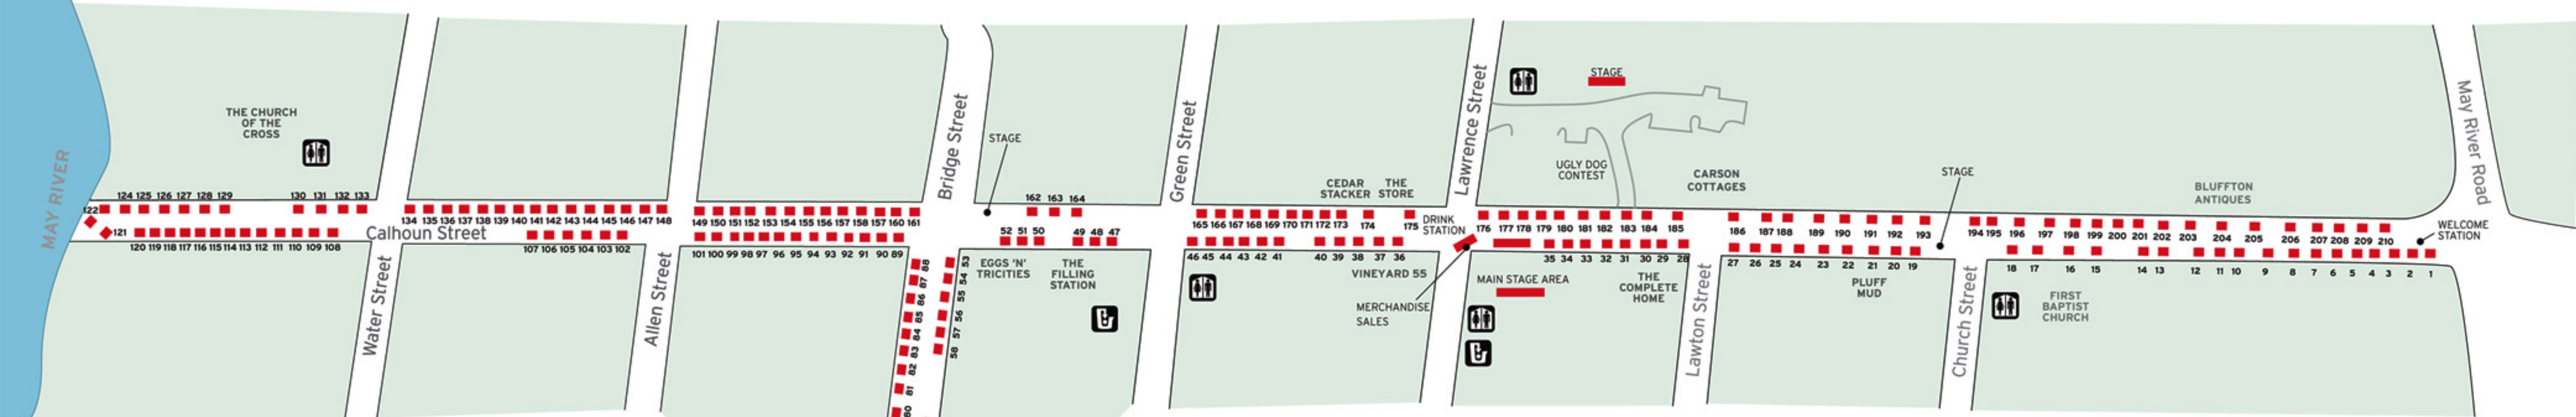

Welcome to Old Town Bluffton for the 2011 Bluffton Village Festival!

- | | | | | |
|---------------------------------------|----------------------------------|---------------------------------------|-----------------------------------|-----------------------------|
| 1 League of Women's Voters | 45 Dolores Henryquez | 110 US Bourne Books | 154 Low country Welding | 204 Bluffton Antiques |
| 2 BSA 214 | 46 Benchmark Fitness Center | 111 Tammy Varn | 155 Amy's by the Sea | 205 From the Kitchen Krafts |
| 3 Green Team Pest Defense | 47 TLR Design | 112 Steele Studio | 156 Bluffton Today | 206 Molly Carrington |
| 4 Adventure Radio | 48 Bluffton HS Potters | 113 HW Pottery | 157 Indigo August | 207 Dragon Express |
| 5 Bluffton Cornhole | 49 Lee Bee | 114 Pam Brown | 158 Seasons in the Sun | 208 Gourmet Take Away |
| 6 Palm Key Catering | 50 Barbie Kennedy | 115 Mama's Game | 159 Ocean Treasures | 209 Elk's lodge |
| 7 Copperman | 51 LowCountry Outlet | 116 George Campbell | 160 Ocean Treasures | 210 Reel Carolina |
| 8 Jess Ann Jewelry | 52 Bluffton Today | 117 Prestige Portraits | 162 Bubba's C | |
| 9 Charlestone Candles | 53 May River Orchids | 118 Sid Sharples | 163 Zonta | |
| 10 Lower Coastal Sports Academy | 54 Walk by Faith Ministry | 119 Betty's Tropical Design | 164 Bluffton Band boosters | |
| 11 Lower Coastal Sports Academy | 55 Hilton Head Humane | 120 Stella & Dot | 165 Rita's Italian Icees | |
| 12 Surrounding Miracles | 56 Calhoun Station | 121 Kollages | 167 Giuseppi's Pizza | |
| 13 Lowcountry Studios | 57 Fins Booster Club | 122 Vintage Nautical | 168 Low Country Weekly | |
| 14 Sweet N Sassy Thangs | 79 EF Foundation | 123 Nancy's Art Place | 169 Clover Glass of Bluffton | |
| 15 JW grimes | 80 Christ Church | 124 Bloomin seasons Designs | 171 Carolina Music | |
| 16 Wildlife Personalities and Scenery | 81 Cancer Check | 125 Fantasia Jewel | 172 Island T-Shirts | |
| 17 Caroline Sandlin | 82 Marantha Farms | 126 Uniquely Created by Heather Scott | 173 Bottlesup Glass | |
| 18 ABLE Foundation | 83 Marantha Farms | 127 KK Originals | 174 Great Food Coop | |
| 19 Lang's Heating & Air | 84 Wentz Antiques | 128 Emme's Designs | 175 Meye river Designs | |
| 20 Artware Design | 85 Wentz Antiques | 129 Spirit of the Glass | 176 Bluffton Oyster | |
| 21 James Renauer | 86 Wentz Antiques | 130 LWS Design | 180 Shelter Box | |
| 22 Especially for U | 87 Wentz Antiques | 131 TAJ Designs | 181 Shelter Box | |
| 23 Bluffton/Jasper VIM | 88 Wentz Antiques | 132 Do One Thing Green | 182 Bluffton Township FD | |
| 24 Sweetgrass Baskets | 89 Jeff Koehn | 133 Laadibug | 183 Gigis | |
| 25 River Breeze Beads | 90 Nancy Adams | 134 KDSM Designs | 184 Gigis | |
| 26 Thirty-One Gifts | 91 Silver Girl Design | 135 EZ Hang Chairs | 185 Picture This | |
| 27 Town of Bluffton | 92 Island Packet | 136 Pine Crest Golf Club | 186 Women's Assoc. of Hilton Head | |
| 28 The Storybook Shoppe | 93 Raymond Hunt | 137 Unique clay Creations | 187 Steve Umphrey | |
| 29 Scott Schroeder Photography | 94 2 Friends Beads & Crafts | 138 All Four Paws | 188 HanWeDown Gullah | |
| 30 Smashing Silver | 95 Unique Indulgences | 139 Beyond Jewelry | 189 Sharon Potts | |
| 31 Bluffton Self Help | 96 Rumpelstiltskins | 140 Pampered Chef | 190 Claudine's Crepes | |
| 32 Ambrosic | 97 Woodland Houses | 141 Stooges Café | 191 Jack Frost Ice Cram | |
| 33 Reeves Catering | 98 Susan Roberts Photo | 142 P Gordon Walker Art | 192 Linda Rapp | |
| 34 Bluffton Rotary | 99 Loni B Jewelry | 143 Bailey's Biscuits | 193 Black Tie Ventures | |
| 35 Bluffton Rotary | 100 The Sow's Ear | 144 Mary Pocian | 194 Lulu Redstar | |
| 36 Vineyard 55 | 101 The Rustic Magnolia | 145 Philip Neubig | 195 Select Health | |
| 37 Corner Perk | 102 Palmetto Animal Shelter | 146 Mike Carter | 196 Radio Sol | |
| 38 The Sugaree | 103 Judy's Pottery | 147 Island Fudge | 197 Cynthia Ladson | |
| 39 The Ceramic Spot | 104 Donna's Essentials | 148 Baskets by John | 198 George Timmons | |
| 40 PEP | 105 Savell Studio | 149 Shardae | 199 Designs by Cora Rae | |
| 41 Pappy's Lemonade | 106 Georgia Oyster Co | 150 Pizza Hut | 200 The Plant Lady | |
| 42 Designs by Debra | 107 Lord of Life Lutheran Church | 151 Alan Roth | 201 The Plant Lady | |
| 43 Designs by Debra | 108 Bluffton Ideas | 152 Ruff Life | 202 Covert Aire | |
| 44 Coastal Cuties | 109 Bluffton Ideas | 153 Katy Watts | 203 Covert Aire | |